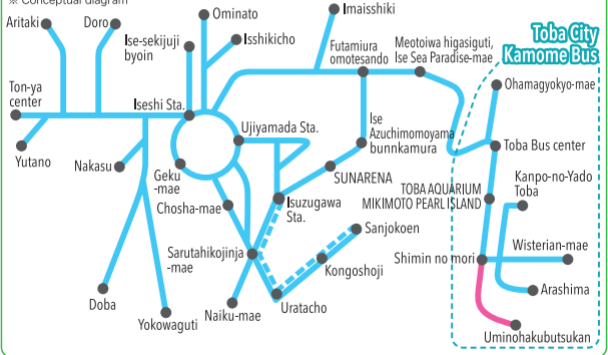

Unlimited ride zone for Michikusa Pass 1DAY and 2DAYS

-  Unlimited ride zone for 1DAY and 2DAYS pass
-  Unlimited ride zone for 2DAYS pass
-  Runs on Saturdays, Sundays and national holidays only

※ Conceptual diagram

Toba City Kamome Bus